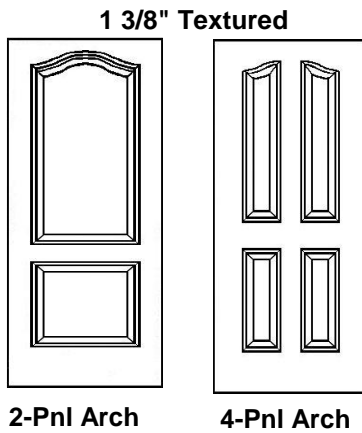

INTERIOR DOOR UNITS INCLUDE

4 9/16" PRIMED FLAT JAMBS, STOP OR 2 PC PRIMED ADJUSTABLES JAMBS 4" TO 4 5/8"

2 1/4" PRIMED CASING, 3 HINGES

6'-8" Molded Door Units Textured

Stock Sizes	CODE	List Price Doors Only	List Price Single Units	List Price Dbl Units
**1-3 x 6-8	01-30-XXX13	\$61.00	\$141.00	\$266.00
**1-4 x 6-8	01-30-XXX14	\$61.00	\$141.00	\$266.00
1-6 x 6-8	01-30-XXX16	\$61.00	\$141.00	\$266.00
**1-8 x 6-8	01-30-XXX18	\$67.00	\$147.00	\$278.00
**1-10 x 6-8	01-30-XXX19	\$67.00	\$147.00	\$278.00
2-0 x 6-8	01-30-XXX20	\$67.00	\$147.00	\$278.00
2-4 x 6-8	01-30-XXX24	\$70.00	\$150.00	\$284.00
2-6 x 6-8	01-30-XXX26	\$74.00	\$154.00	\$292.00
2-8 x 6-8	01-30-XXX28	\$77.00	\$157.00	\$298.00
3-0 x 6-8	01-30-XXX30	\$80.00	\$160.00	\$304.00