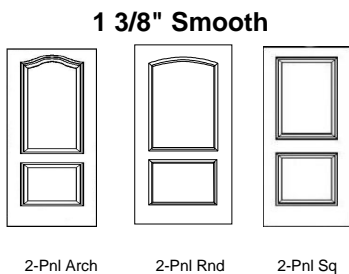

6'-8" Molded Door Units Smooth

Stock Sizes	CODE	List Price Doors Only	List Price Single Units	List Price Dbl Units
1-6 x 6-8	01-30-XXX16	$61.00	$141.00	$266.00
2-0 x 6-8	01-30-XXX20	$67.00	$147.00	$278.00
2-4 x 6-8	01-30-XXX24	$70.00	$150.00	$284.00
2-6 x 6-8	01-30-XXX26	$74.00	$154.00	$292.00
2-8 x 6-8	01-30-XXX28	$77.00	$157.00	$298.00
**2-10 x 6-8	01-30-XXX29	$80.00	$160.00	$304.00
3-0 x 6-8	01-30-XXX30	$80.00	$160.00	$304.00

** 2-Pnl Rnd (ROMAN) only

XXX-301=Smooth 2-Pnl PLANK (CHEYENNE)   XXX-181=2-Pnl Sq

XXX-551=2-Pnl Arch   XXX-461= 2-Pnl Rnd

* PRICES ARE SUBJECT TO CHANGE WITHOUT NOTICE *

Setup units cannot be cancelled once produced, or returned for credit.